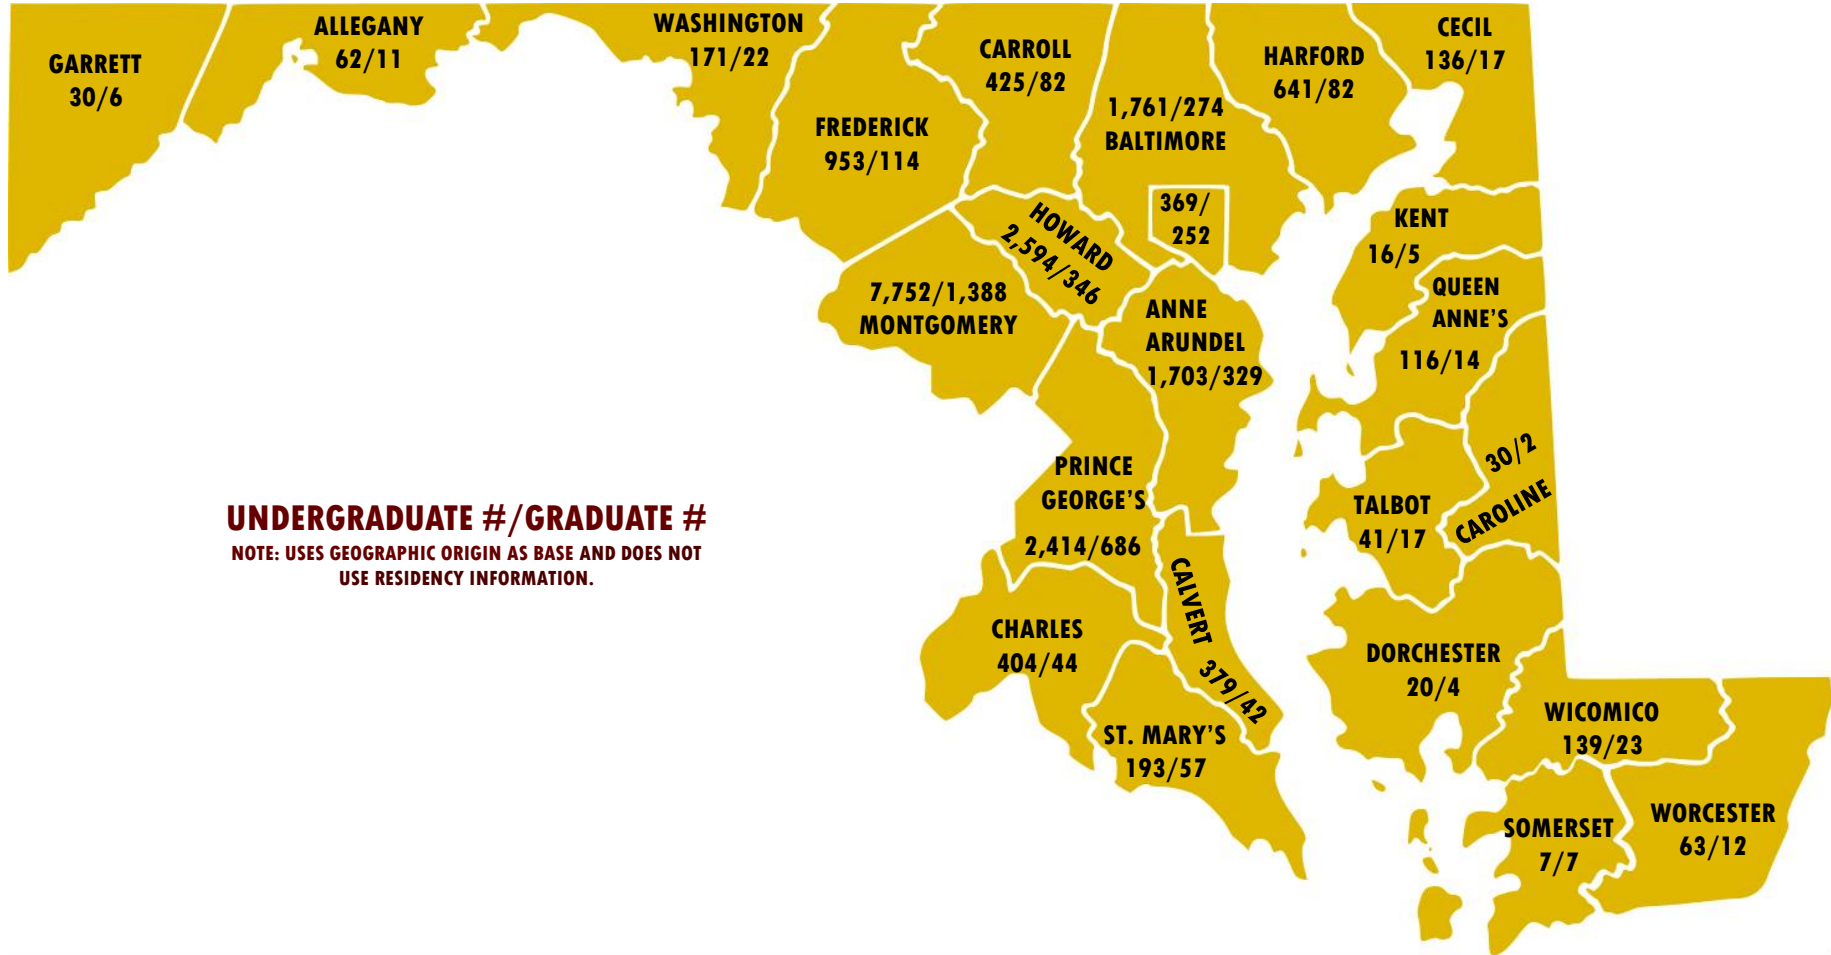

# WHERE UMD STUDENTS COME FROM: MD ENROLLMENTS BY COUNTY

## FALL 2014 ENROLLMENTS

**UNDERGRADUATE #/GRADUATE #**  
NOTE: USES GEOGRAPHIC ORIGIN AS BASE AND DOES NOT  
USE RESIDENCY INFORMATION.

## TOP FIVE COUNTIES

**UNDERGRADS: MONTGOMERY (7,752) · HOWARD (2,594) · PRINCE GEORGE'S (2,414) · BALTIMORE COUNTY (1,761) · ANNE ARUNDEL (1,703)**

**GRADUATE STUDENTS: MONTGOMERY (1,388) · PRINCE GEORGE'S (686) · HOWARD (346) · ANNE ARUNDEL (329) · BALTIMORE COUNTY (274)**