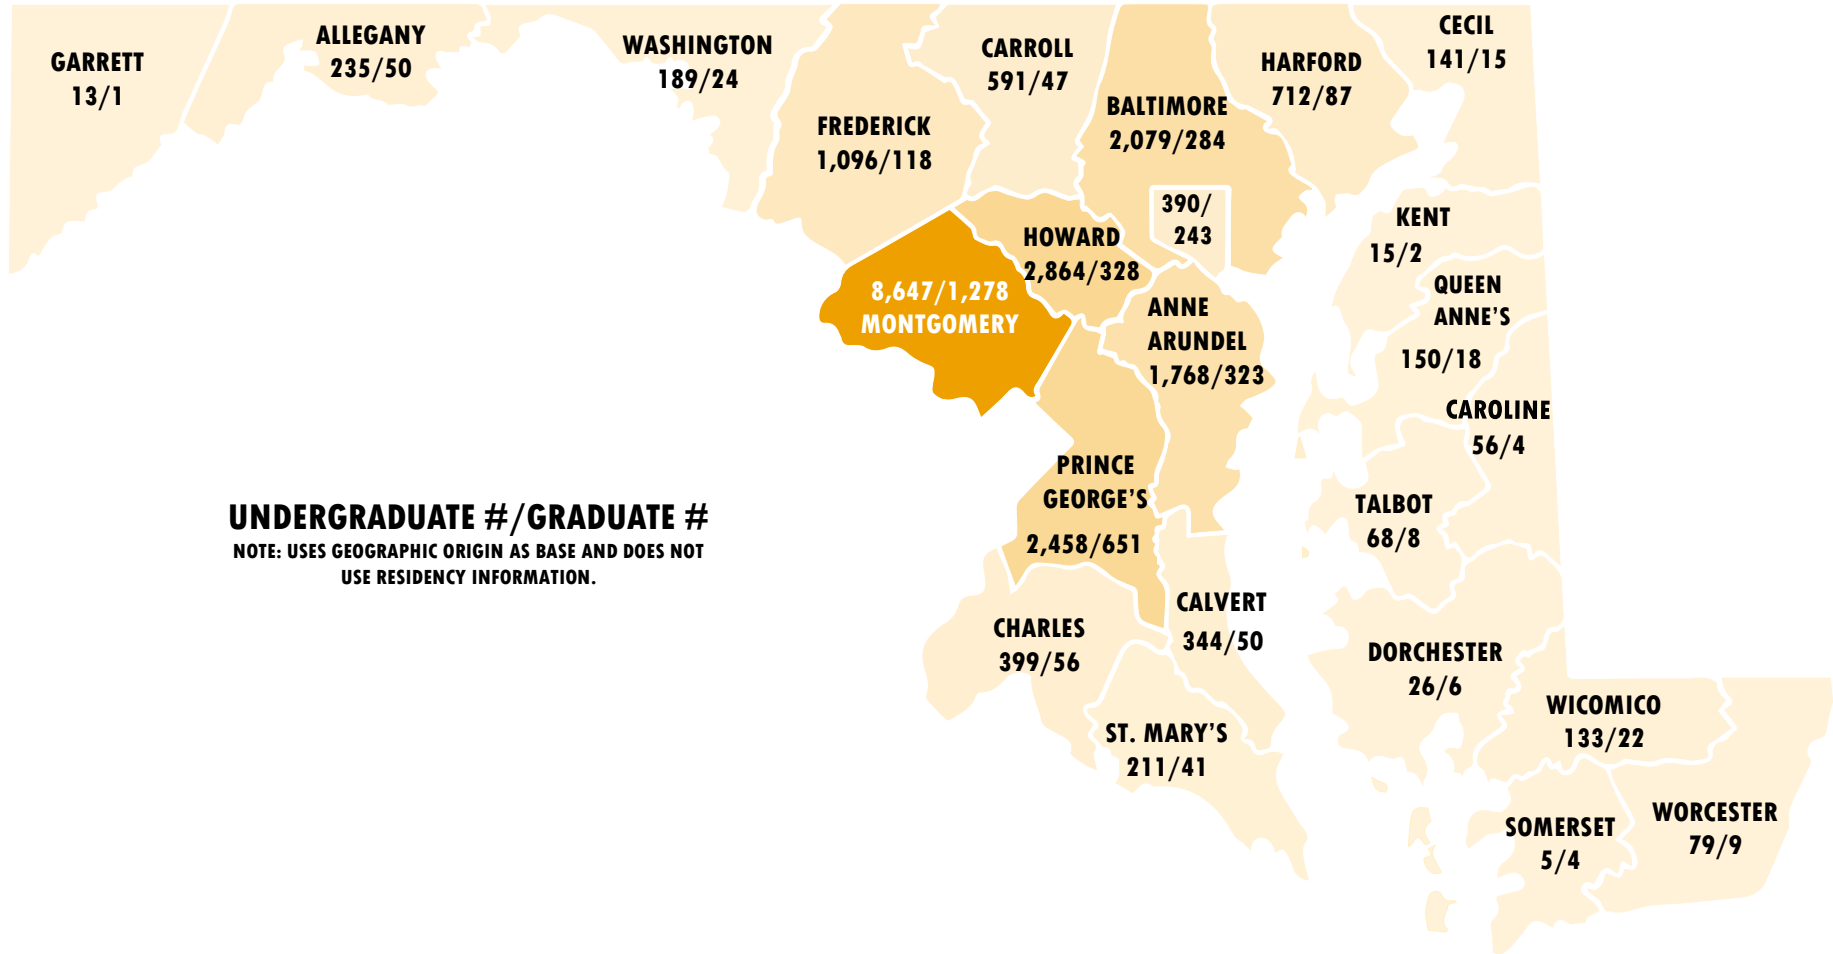

# WHERE UMD STUDENTS COME FROM: MD ENROLLMENTS BY COUNTY

## FALL 2018 ENROLLMENTS

## TOP FIVE COUNTIES

**UNDERGRADS:** MONTGOMERY (8,647) · HOWARD (2,864) · PRINCE GEORGE'S (2,458) · BALTIMORE COUNTY (2,079) · ANNE ARUNDEL (1,768)

**GRADUATE STUDENTS:** MONTGOMERY (1,278) · PRINCE GEORGE'S (651) · HOWARD (328) · ANNE ARUNDEL (323) · BALTIMORE COUNTY (284)