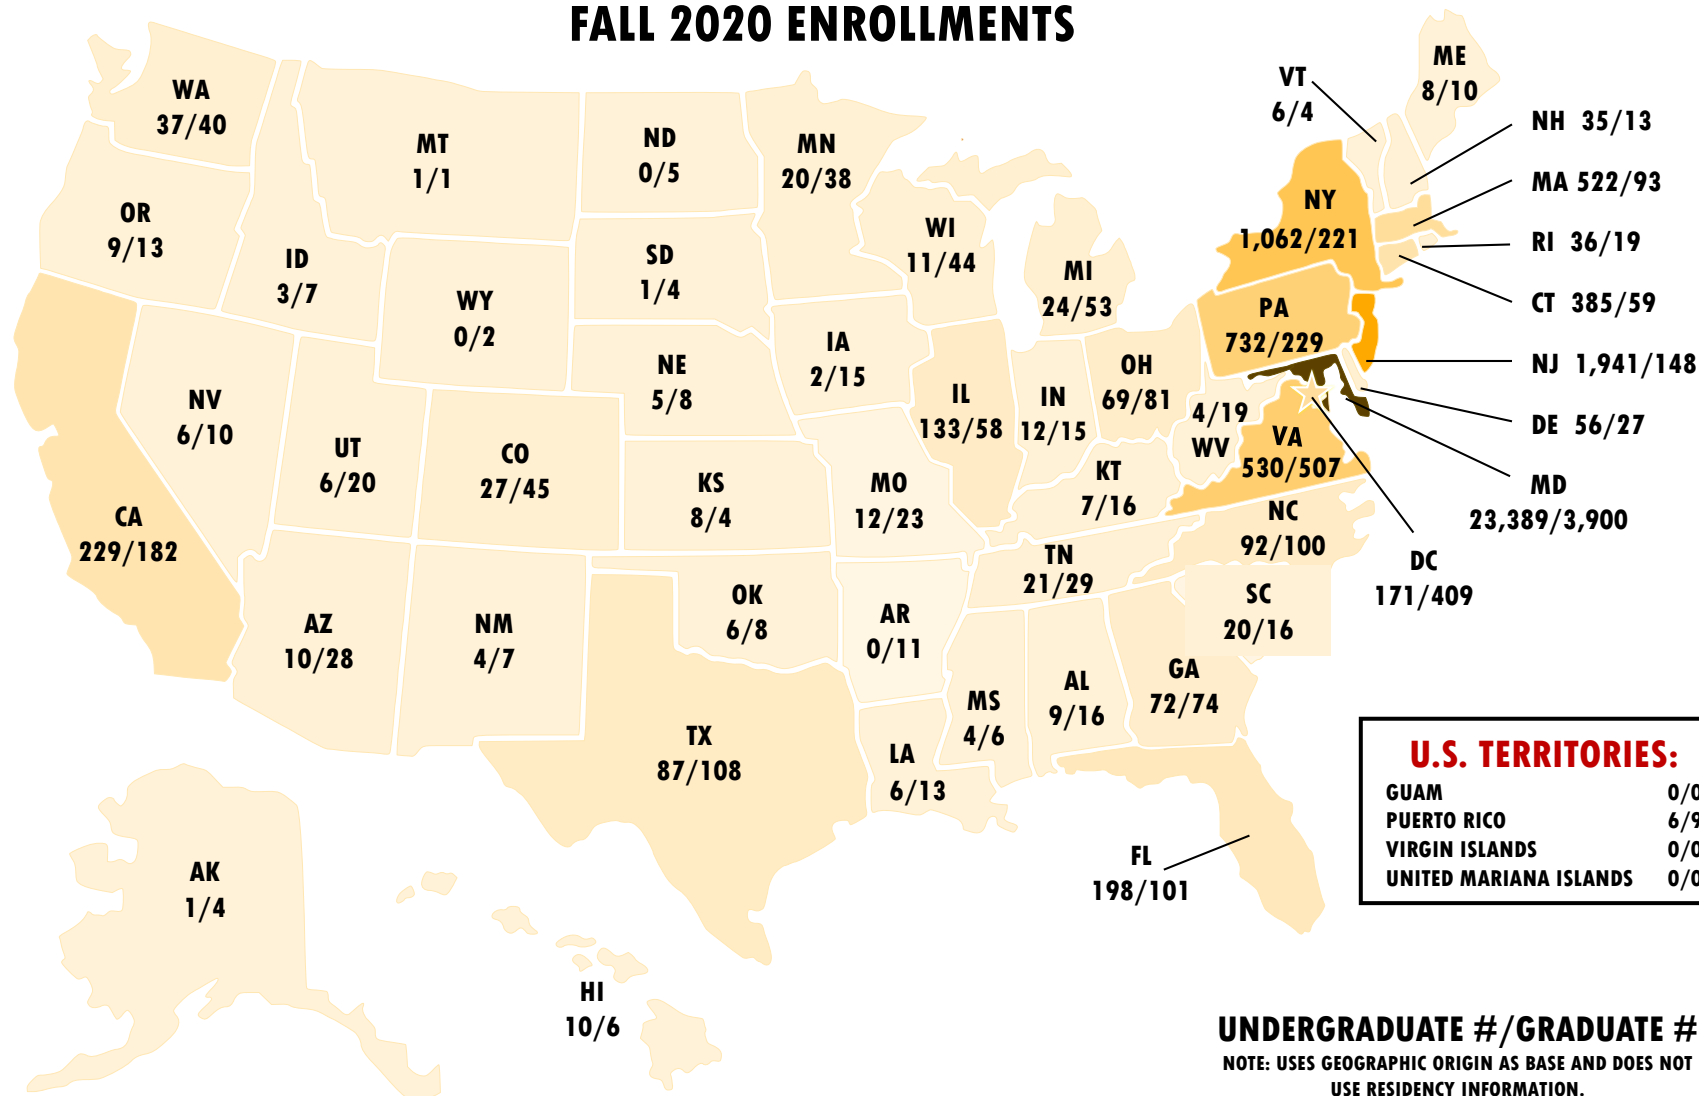

# WHERE UMD STUDENTS COME FROM: U.S. ENROLLMENTS BY STATE

## FALL 2020 ENROLLMENTS

## TOP STATES (EXCLUDING MARYLAND)

**UNDERGRADUATE STUDENTS:** NEW JERSEY (1,941) · NEW YORK (1,062) · PENNSYLVANIA (732) · VIRGINIA (530) · MASSACHUSETTS (522)

**GRADUATE STUDENTS:** VIRGINIA (507) · DISTRICT OF COLUMBIA (409) · PENNSYLVANIA (229) · NEW YORK (221) · CALIFORNIA (182)